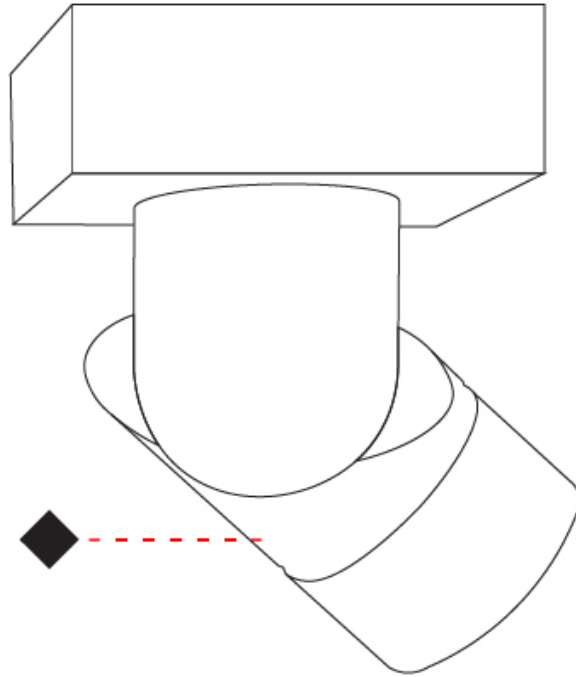

BOB SURFACE

A7200004-

PROJECT _____

TYPE _____

SPECIFIER _____

QUANTITY _____

DATE _____

Disclaimer

white lamp head with white base and side, black lamp head with black base and side, black lamp head with silver base and black side